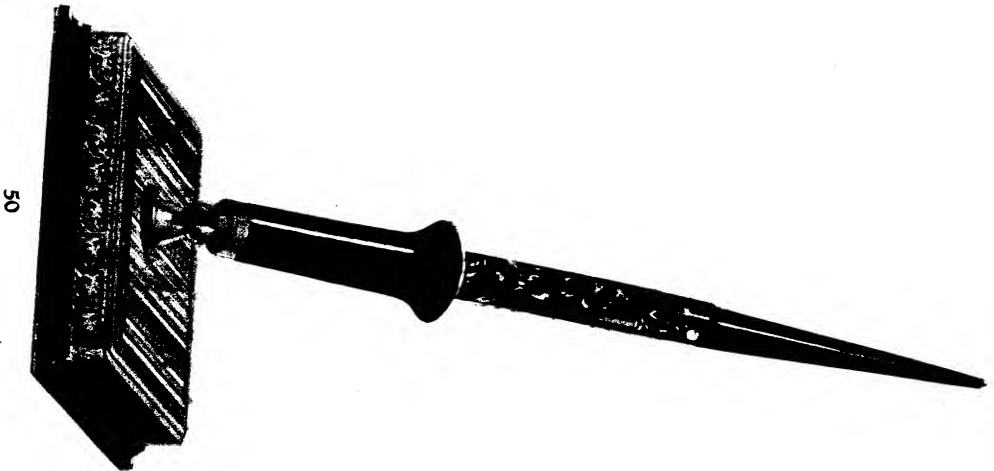

Dealers everywhere have found new profit in these Vanity sets. Feminine enthusiasm becomes high-pitched at the sight of this line and a mere display will prove to you the profit possibilities of these high-class numbers.

No. 50 (Union)—Yellow gold-filled beautifully chased, a rich blind-embossed border around edge sets off the top and deep tooled decorative depressions grace each side of base. Size $3\frac{1}{2}$ x $3\frac{3}{4}$ x $\frac{3}{4}$. Furnished with one Jade Lifetime desk fountain-pen. See illustration. List $18.00

No. 51 (Uwage)—Same as No. 50 except base is white gold filled trimmed with green gold. Complete with one Jade Lifetime desk fountain-pen. List $18.00

No. 60 (Uxgob)—Sterling silver, cloisonne enamel base. Delicate green tinted border $\frac{1}{8}$ inch in width around edge finishes face of base. Size $3\frac{1}{2}$ x $3\frac{3}{4}$ x $\frac{3}{4}$. Complete with one Jade Lifetime desk fountain-pen. See illustration. List $25.00

No. 61 (Uybog)—Same as No. 60 except the $\frac{1}{8}$ inch border around edge of face is of jet black cloisonne enamel. Complete with one Jade Lifetime desk fountain-pen. List $25.00

50